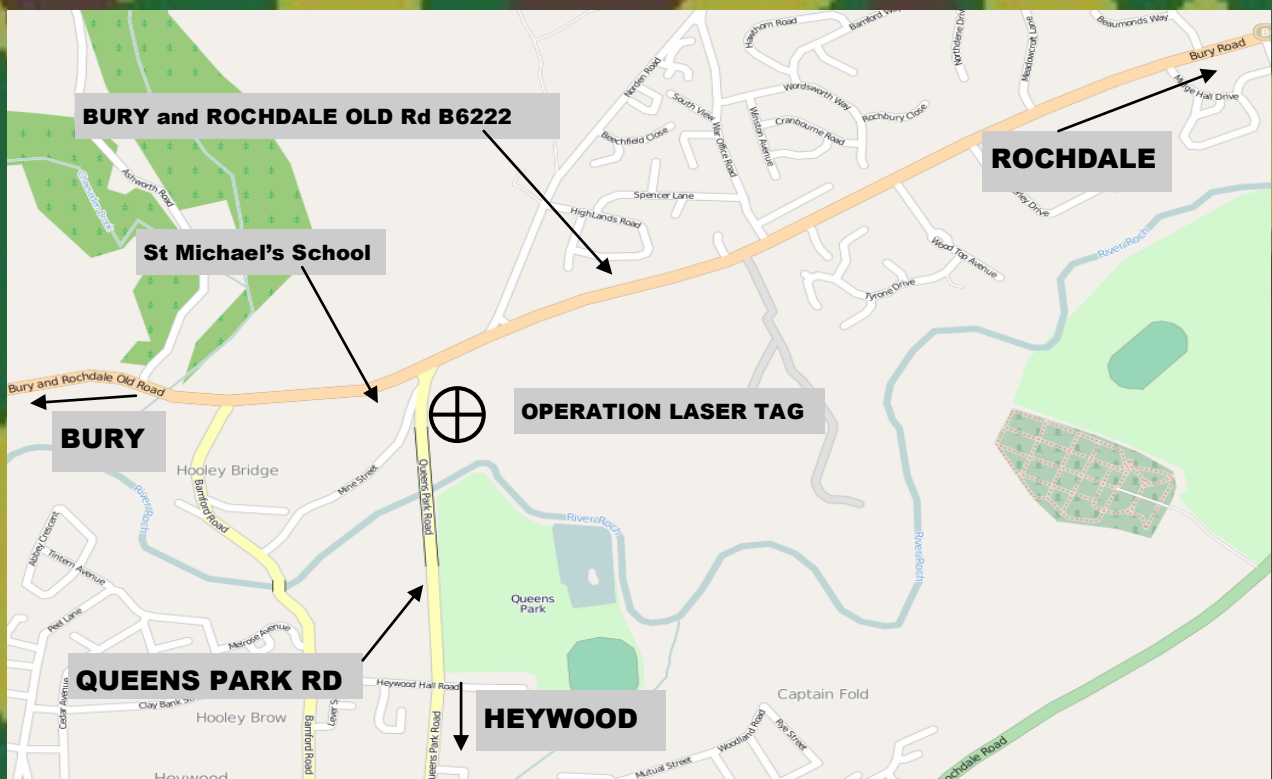

## URGENT MESSAGE

Message for:

Message from:

You are invited to join an elite squad on a top secret mission at Operation Laser Tag

The venue for the mission will be Operation Laser Tag - Rochdale

A map of the venue can be found on the reverse of this message

LOCK  
AND  
LOAD

LOCK  
AND  
LOAD

## Venue map and directions

### Operation Laser Tag - Rochdale

Operation Laser Tag is located at the junction of Bury - Rochdale Old Rd B6222 and Queens Park Rd opposite St Michael's Primary School.

The entrance to the venue is **strictly** on Queens Park Rd via the public footpath. There is no entrance to the venue via the Plumpton Hall main gates