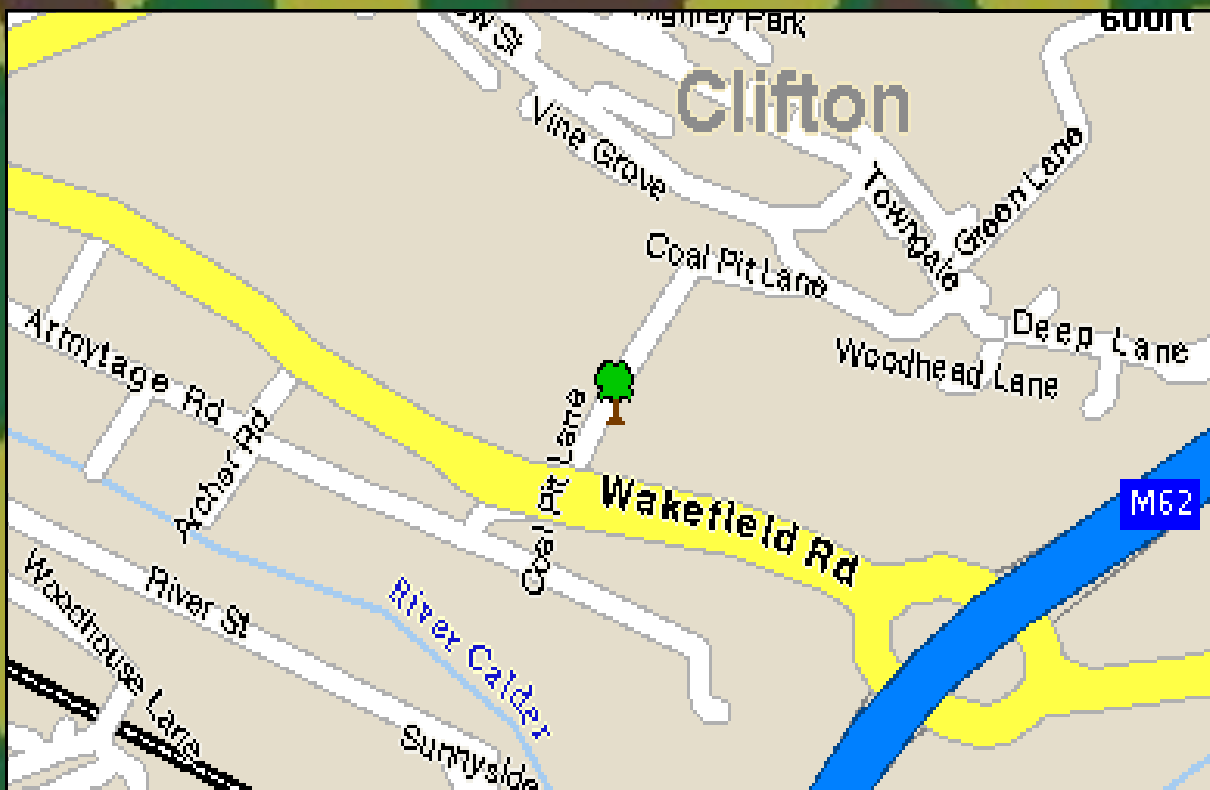

OPERATION LASER TAG

URGENT MESSAGE

Message for:

Message from:

You are invited to join an elite squad on a top secret mission at Operation Laser Tag

The venue for the mission will be
Powerplay - Brighthouse

LOCK
AND
LOAD

LOCK
AND
LOAD

OPERATION LASER TAG

Venue map and directions

Powerplay - Brighouse

Leave the M62 at junction 25.
(This is the junction near Harsthead moor services)
Take the Brighouse exit off the roundabout and then head along Wakefield road (A644) after 200mts turn right up Coal Pit lane.
The entrance to the site is on the right hand side almost opposite the rear entrance of the Holiday Inn Hotel
Nearest Postcode is HD6 4HW (Beware some satnavs will take you past the site towards Clifton)